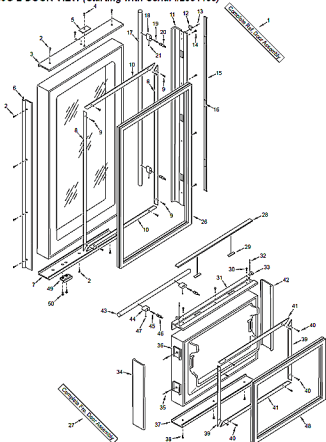

**650G-2 DOOR VIEW (Starting with Serial #2354455)**

101

#3758435 - Revision B - November, 2005

**Part Lists & Exploded Views Built-In (600-2) Series** **SUB-ZERO**

**650G-2 DOOR PARTS LIST (Starting with Serial #2354455)**