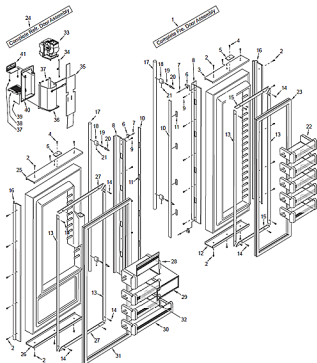

685-2 DOOR VIEW (Prior to Serial #M2271174/P2273569)

Part Lists & Exploded Views **Built-In (600-2) Series** **SUB-ZERO**

685-2 DOOR PARTS LIST (Prior to Serial #M2271174/P2273569)

| Ref #   | Part #  | Description                            | Ref #  | Part #  | Description                             |
|---|---------|--|--|---------|---|
| 1   | 4133175 | Freezer Door Assy, Frame/Overlay       | 22   | 4330650 | Frz Door Shelf Assy                     |
|   | 4133235 | Frz Door Assy, SS                      | 23   | 3212160 | Door Gasket, Frz                        |
| <b>NOTE: Freezer door assy's do NOT incl. hinges or handle.</b> |         |  |  |         |   |
| 2   | 6200720 | Screw, #8-18 x 1/2 PH Truss HD         | 24   | 4135131 | Door Assy, SRVC Ref 685 Frmd/Clay       |
| 3   | 2230617 | Door Trim, Top; Freezer                |  | 4135145 | Door Assy, SRVC Ref 685 Stainless Steel |
| 4   | 6200720 | Screw, #8-18 x 1/2 PH Truss HD         | <b>NOTE: Refrig. Door Assy's incl. top hinge assy &amp; dispenser assy; Do NOT incl. bot hinge, handle, bezel or grille.</b> |         |   |
| 5   | 4200940 | Switch Depressor (Includes Screw)      | 25   | 2230615 | Door Trim, Top; Refrigerator            |
| 6   | 3413340 | Handle/Trim End Cap                    | 26   | 2230616 | Door Trim, Bottom; Refrigerator         |
| 7   | 6180160 | Rivet, Open End Blind, 1/8" X 3/16"    | 27   | 3421620 | Gasket Retainer, 23, 125"               |
| 8   | 4132220 | Door Handle Assembly (Framed)          | 28   | 4330620 | Dairy Compartment Assembly              |
| 9   | 4132320 | Handle-Side Door Trim (Overlay)        | 29   | 3211510 | Dairy Compartment Gasket                |
| 10  | 6201300 | Tapping Screw, #6 x 1/2"               | 30   | 4330650 | Refrig. Door Shelf Assembly (Regular)   |
| 11  | 4131950 | Handle/Trim Molding Assembly           |  | 4330640 | Gallon Door Shelf Assy (Sales Acc.)     |
| 12  | 3451140 | Magnet, Trim Stp - 3"                  | 31   | 3212160 | Door Gasket, Refrigerator               |
| 13  | 2230618 | Door Trim, Bottom; Freezer             | 32   | 4330630 | Upper Refrig. Door Shelf Assembly       |
| 14  | 3420060 | Gasket Retainer, 66, 875"              | 33   | 4204291 | PCKG, Dispenser Assy                    |
| 15  | 6200410 | Screw, #8 x 1/2" Slot Head Hex         | 34   | 3521480 | Wiring Harness, Ground                  |
| 16  | 3421610 | Gasket Retainer, 13, 813"              | 35   | 3570350 | Halet, Glasswool                        |
| 17  | 3511131 | Door Trim, Hinge Side - Mitered Corner | 36   | 4204294 | PCKG, Glasswool Liner/Sump              |
| 18  | 3511130 | Door Trim, Hinge Side - (SS Model)     | 37   | 6180030 | Rivet, Plastic 1/4 DIA                  |
| 19  | 4133730 | Handle Assy, SS OBR Standoffs          | 38   | 3414250 | Grille, Glasswool                       |
| 20  | 3512150 | Standoff, SS Oval                      | 39   | 6201630 | Screw, #8-16 X 1 SS (SS Units)          |
| 21  | 6110720 | Bolt #10-24X1/2 Socket HD Cap          | 40   | 6201640 | Screw, #8-16 X 1-1/2 SS (Frmd/Clay)     |
|   | 3511520 | Handle Mounting Stud                   | 41   | 4204293 | PCKG, Dispenser Bezel/S                 |
|   | 6110730 | Set Screw #10-32 X 1/4 SS Cone         |  | 4204292 | PCKG, Dispenser Control Panel           |